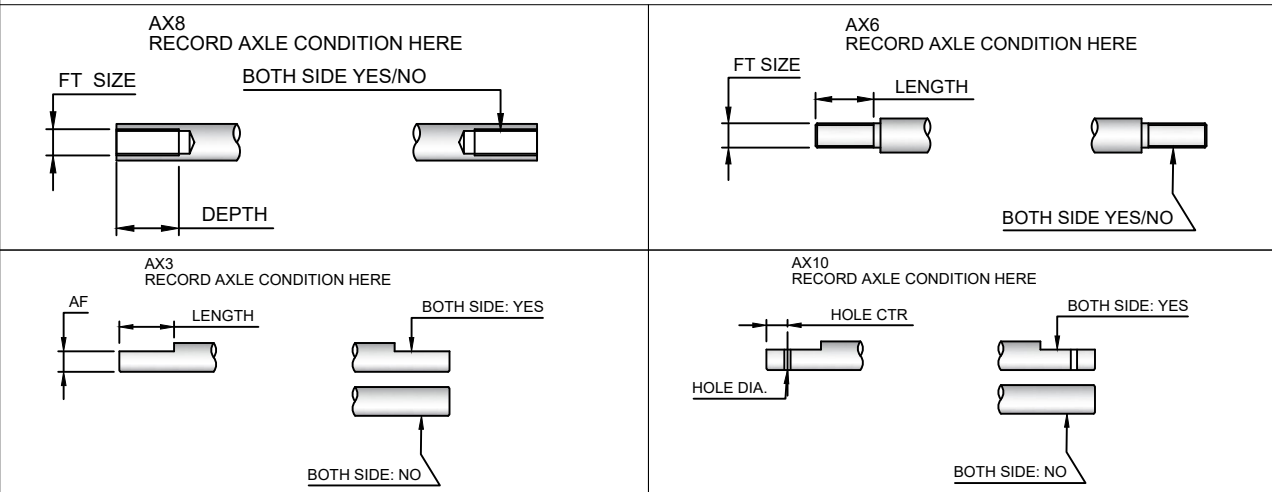

MOWER BRAND JACOBSEN:

MOWER YEAR: UNKNOWN

MODEL NO :SL1880

DIFFERENT AXLE CONDITIONS ARE ALLOWED ON SAME ROLLER.
 FOR EXAMPLE; AX8 R/H SIDE & AX3 L/H SIDE
 PLEASE CLEARLY INDICATE ON THIS SHEET.
 THESE ARE MADE TO MEASURE AND CANNOT BE RETURNED.....