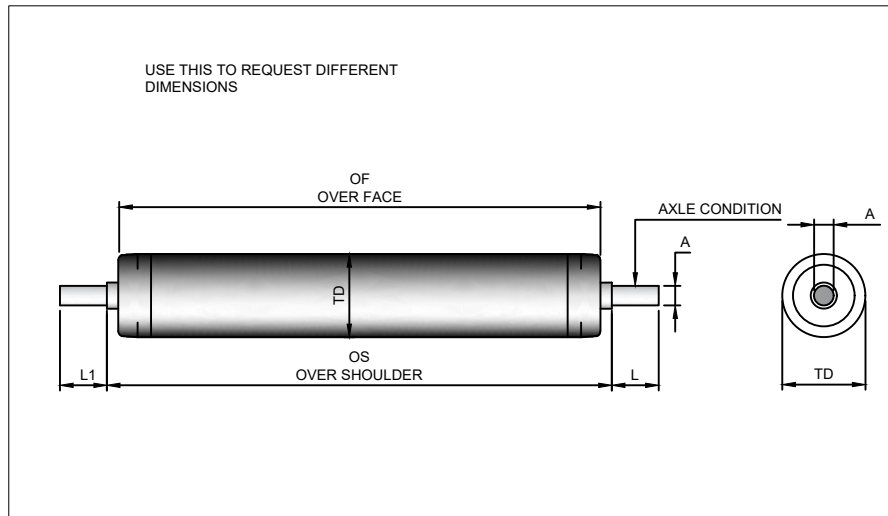

MOWER BRAND JACOBSEN:

MOWER YEAR: UNKNOWN

MODEL NO :SL1880

DIFFERENT AXLE CONDITIONS ARE ALLOWED ON SAME ROLLER.
 FOR EXAMPLE; AX8 R/H SIDE & AX3 L/H SIDE
 PLEASE CLEARLY INDICATE ON THIS SHEET.
 THESE ARE MADE TO MEASURE AND CANNOT BE RETURNED.....