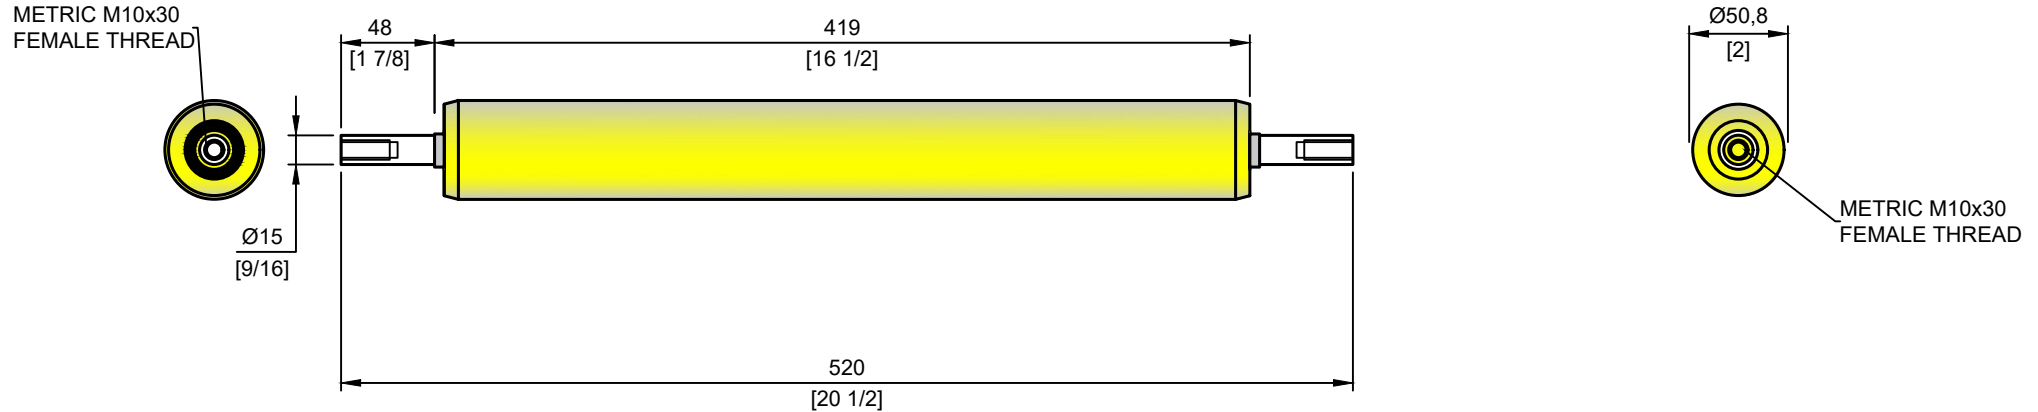

MOWER BRAND JACOBSEN:

MOWER YEAR: UNKNOWN

MODEL NO :SL1880

DIFFERENT AXLE CONDITIONS ARE ALLOWED ON SAME ROLLER.
 FOR EXAMPLE; AX8 R/H SIDE & AX3 L/H SIDE
 PLEASE CLEARLY INDICATE ON THIS SHEET.
 THESE ARE MADE TO MEASURE AND CANNOT BE RETURNED.....