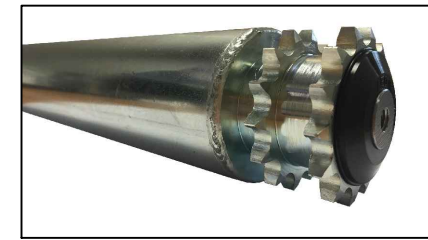

TD AVAILABLE Ø76, Ø80, Ø89, Ø102

ORDER CODE:- 14T-CDR -DSIM-AX8 - BB

ENTER TUBE Ø

THREAD SIZE

ENTER OA/BB

FINISH	BZP / SELF COL.
MATERIAL	MILD STEEL
HEAT TREATMENT	----
LUBRICATION	---

DRAWN: P. BEVAN DATE:

TITLE: 14T DOUBLE SIMP DRIVE

DRG No.