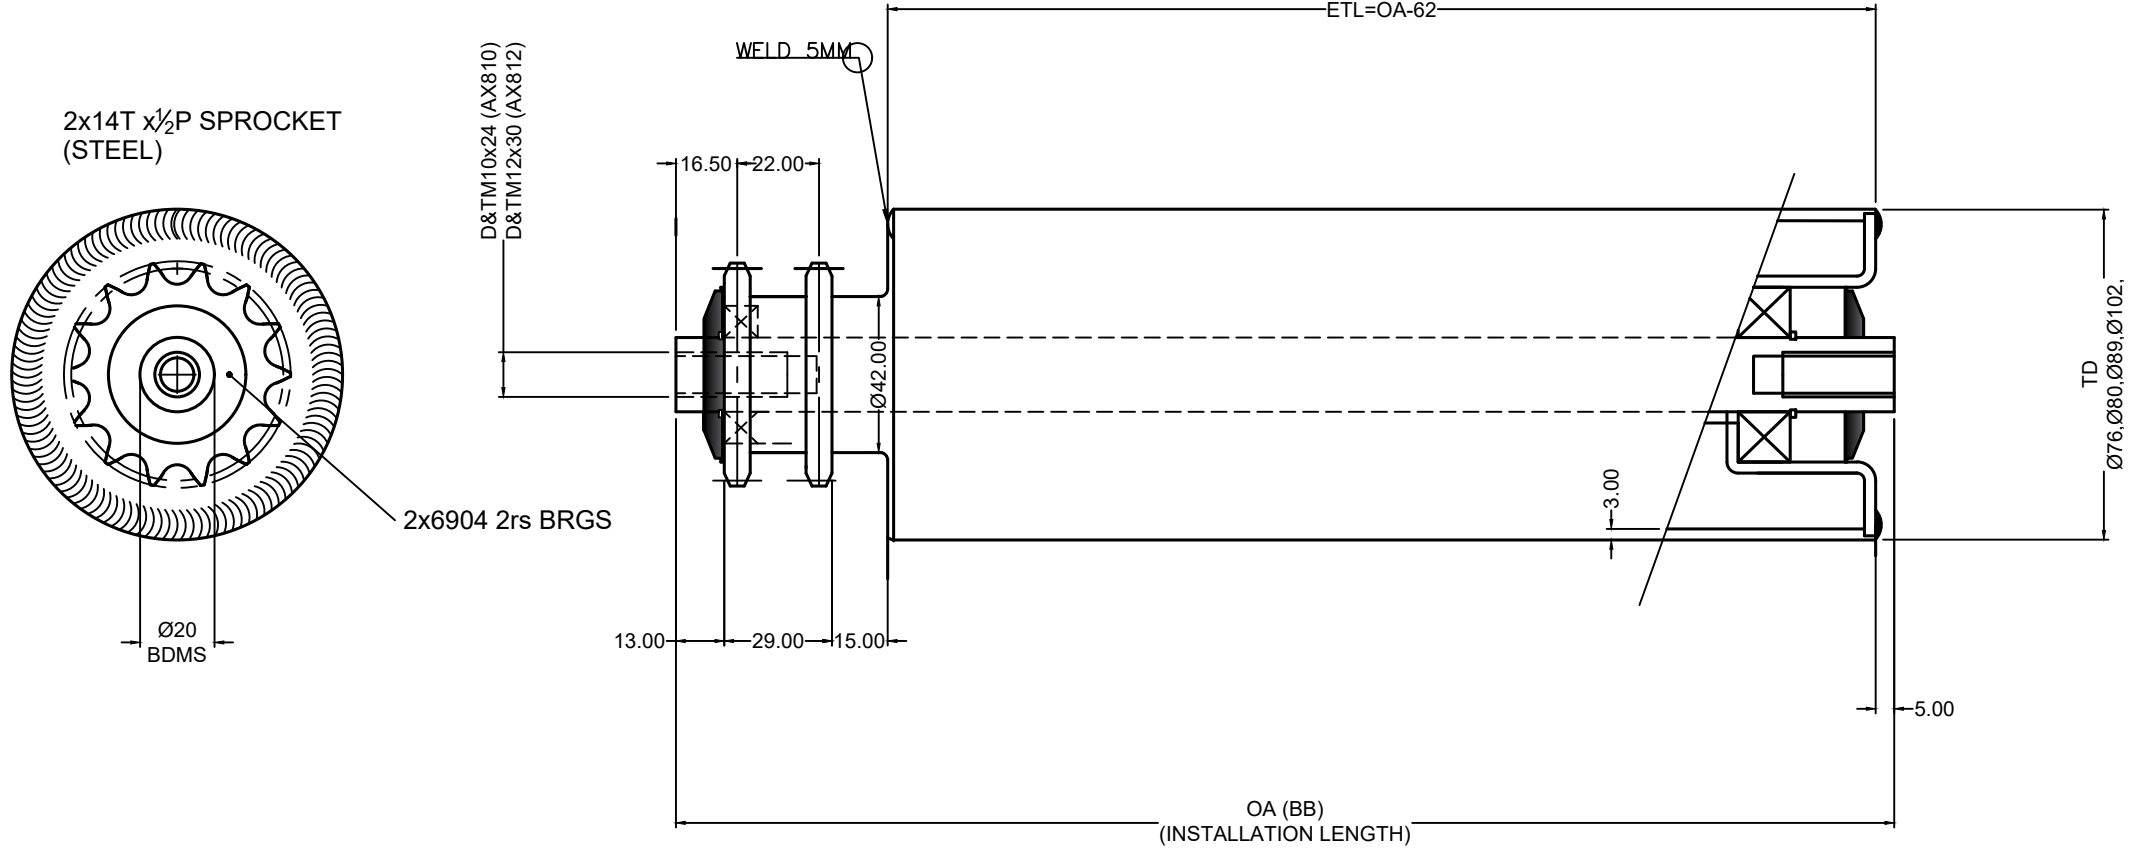

TD AVAILABLE Ø76, Ø80, Ø89, Ø102

ORDER CODE:- 14T-CDR -DSIM-AX8 - BB

ENTER TUBE Ø

THREAD SIZE

ENTER OA/BB

FINISH	BZP / SELF COL.
MATERIAL	MILD STEEL
HEAT TREATMENT	----
LUBRICATION	---

DRAWN: P. BEVAN DATE:

TITLE: 14T DOUBLE SIMP DRIVE

DRG No.