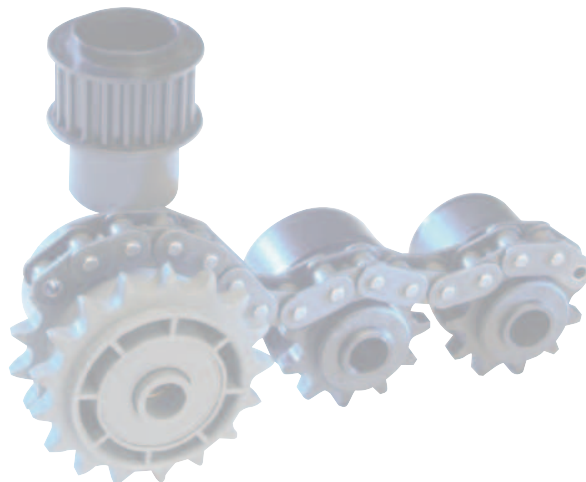

VR-			
Type	Di	Da	Load Rating C [daN]
50x1,5.40	47,3	49,8	80

**Other dimensions on request!**

- ☛ Housing: Plastic
- ☛ Single Labyrinth Seal: Plastic
- ☛ Bearing 6202  
also with two bearings available

**VR-40**