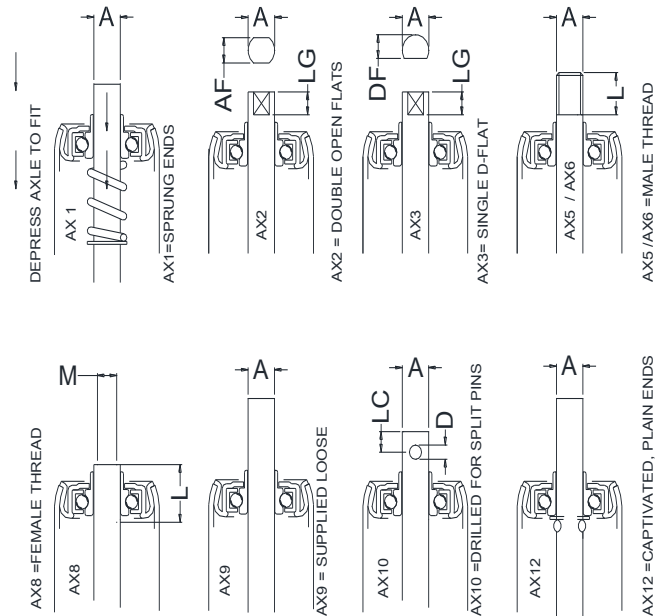

PRP Series Plastic Medium duty Gravity & Under Belt

PRP series are general purpose Plastic rollers with sealed precision bearing (pop metric) for manual/powered applications

Found in >	MATERIAL	EXTRAS
Under Belt Conveyors	FOOD approved Rigid PVC tube*	Stainless steel Bearing & Axle
Farming Equipment		BZP steel axle
Vegetable Graders		
Food Inspection Tables		

*excludes grey PRP-50G rolls

ROLLER DIAMTER	TUBE COLOUR	ROLLER TYPE	AXLE ○	AXLE ◻	BEARING TYPE
Ø40.5 x2 wall	GREY	PRP-40G	Ø8 Ø10 Ø12 Ø15*	11H	PLASTIC +60022RS
Ø40.5 x2 wall	BLUE	PRP-40	Ø8 Ø10 Ø12 Ø15*	11H	PLASTIC +60022RS
Ø50 x2.8 wall	GREY	PRP-50G	Ø10 Ø11 Ø12 Ø14	11H	PLASTIC +62022RS
Ø50 x2.8 wall	BLUE	PRP-50	Ø10 Ø11 Ø12 Ø14	11H	PLASTIC +62022RS
Ø60 x3 wall	BLUE	PRP-60	Ø10 Ø11 Ø12 Ø14	11H	PLASTIC +62022RS
Ø60 x3 wall	GREY	PRP-60G	Ø10 Ø11 Ø12 Ø14	11H	PLASTIC +62022RS
Ø63 x4 wall	BLUE	PRP-63	Ø10 Ø11 Ø12 Ø14	11H	PLASTIC+62022RS
Ø63 x4 wall	GREY	PRP-63G	Ø10 Ø11 Ø12 Ø14	11H	PLASTIC +62022RS
Ø90 x7 wall	DARK GREY	PRP-90HD	Ø20* Ø25*	-	PLASTIC+6204/6205

IMPORTANT: AXLES MARKED * DO NOT HAVE A BEARING BOSS

ROLLER TYPE =	
AXLE LENGTH OA =	
OVER BOSS OB =	
AXLE SIZE A=	
AXLE MATERIAL =	
AXLE TYPE AND DIMENSIONS =	
QUANTITY REQUIRED =	
NOTES: PLEASE CONFIRM AXLE TYPE & FITTING	