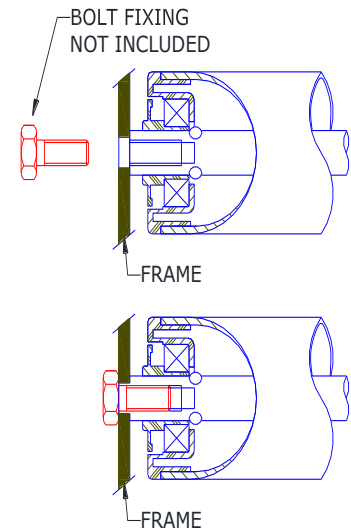

| Roller Type | Roller Diameter | Female Thread available | Axle code Is followed by thread | Bearing Type Plastic free rolling | Load Capacity† |
|-------------|--------------------|---------------------------|---------------------------------|-----------------------------------|----------------|
| PRG20 | Ø20 - GREY | M5x10 (AX85) M6x12 (AX86) | AX85 / AX86 | KTR20x1.5.01-8 | 4kgF udl <300 |
| PRG30 | Ø30 - BLUE | M5x10 / M6x12 / M8x16 | AX86 / AX88 | KTR30x2 | 7kgF udl <450 |
| PRG30G | Ø30 - GREY | M5x10 / M6x12 / M8x16 | AX85/AX86/AX88 | KTR30x2 | 7kgF udl <450 |
| PRG40 | Ø40 - BLUE | M5x10 / M6x12 / M8x16 | AX85/AX86/AX88 | KTR40x1.5 | 12kgF udl <450 |
| PRG40G | Ø40 - GREY | M6x12 / M8x16 | AX86 / AX88 | KTR40x1.5 | 12kgF udl <450 |
| PRG50 | Ø50 - BLUE | M6x12 / M8x16 | AX86 / AX88 | KTR50x2.8 | 25kgF udl <450 |
| PRG50G | Ø50 - GREY | M6x12 / M8x16 | AX86 / AX88 | KTR50x2.8 | 25kgF udl <450 |
| PRG50+BS60 | Ø60 SLEEVE - BLACK | M6x12 / M8x16 | AX86 / AX88 | KTR50x2.8 | 25kgF udl <450 |

† Load Capacity calculated on standard lengths in MM. Please ask to confirm advisable load capacity on quotation/order

| | |
|---------------------------------------------------------------------|----|
| Roller Type (ie PRG50G) | |
| Installation Width (BB) | BB |
| Axle special material BZP or Stainless | |
| Female Thread size M5 M6 M8 | |
| Quantity Required | |
| OB (over bearing boss*) | * |
| OA (over all axle length*) or L | * |
| *leave OB & OA blank if rollers are to suit installation width (BB) | |
| ⚠PRG-20 with stub axle with 9mm equal extensions. | |