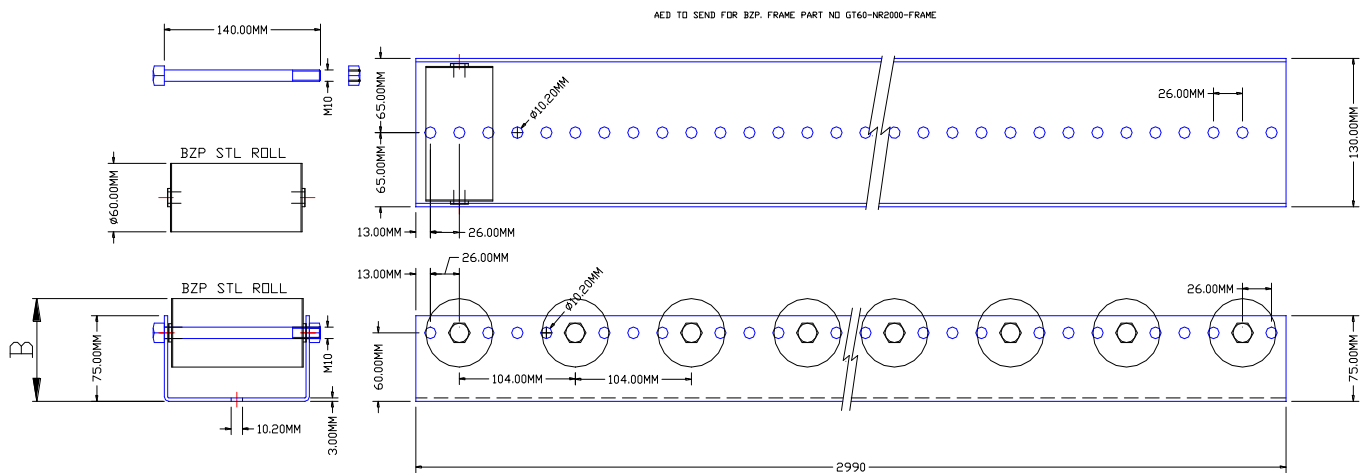

Company Name and address:-

Signed.....Print.....

Date:

Purchase order No.:

Collect or AED to despatch – circle as appropriate
Comments:

Please sign & return your Order or Enquiry