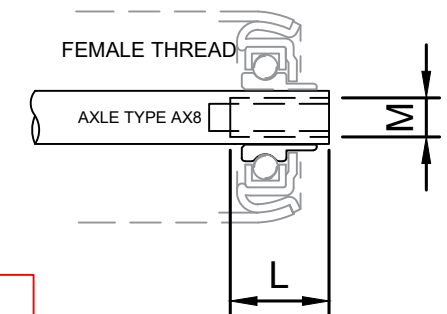

DRG No. CDR89DIM13T34PAX8 M2M

COPYRIGHT RESERVED

MADE TO MEASURE ROLLER

A	OA	L1	AX8

FINISH	AS ORDER
MATERIAL	STEEL
HEAT TREATMENT	----
LUBRICATION	---