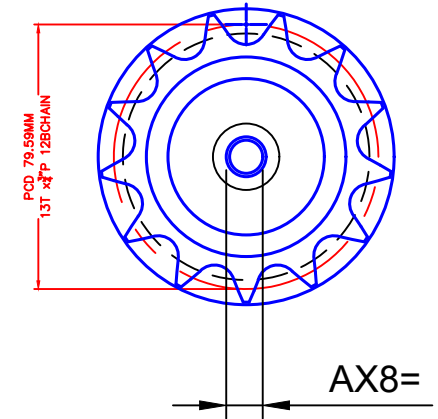

DRG No. CDR89DIM13T34PAX8 M2M

COPYRIGHT RESERVED

MADE TO MEASURE ROLLER

A	OA	L1	AX8

FINISH	AS ORDER
MATERIAL	STEEL
HEAT TREATMENT	----
LUBRICATION	---