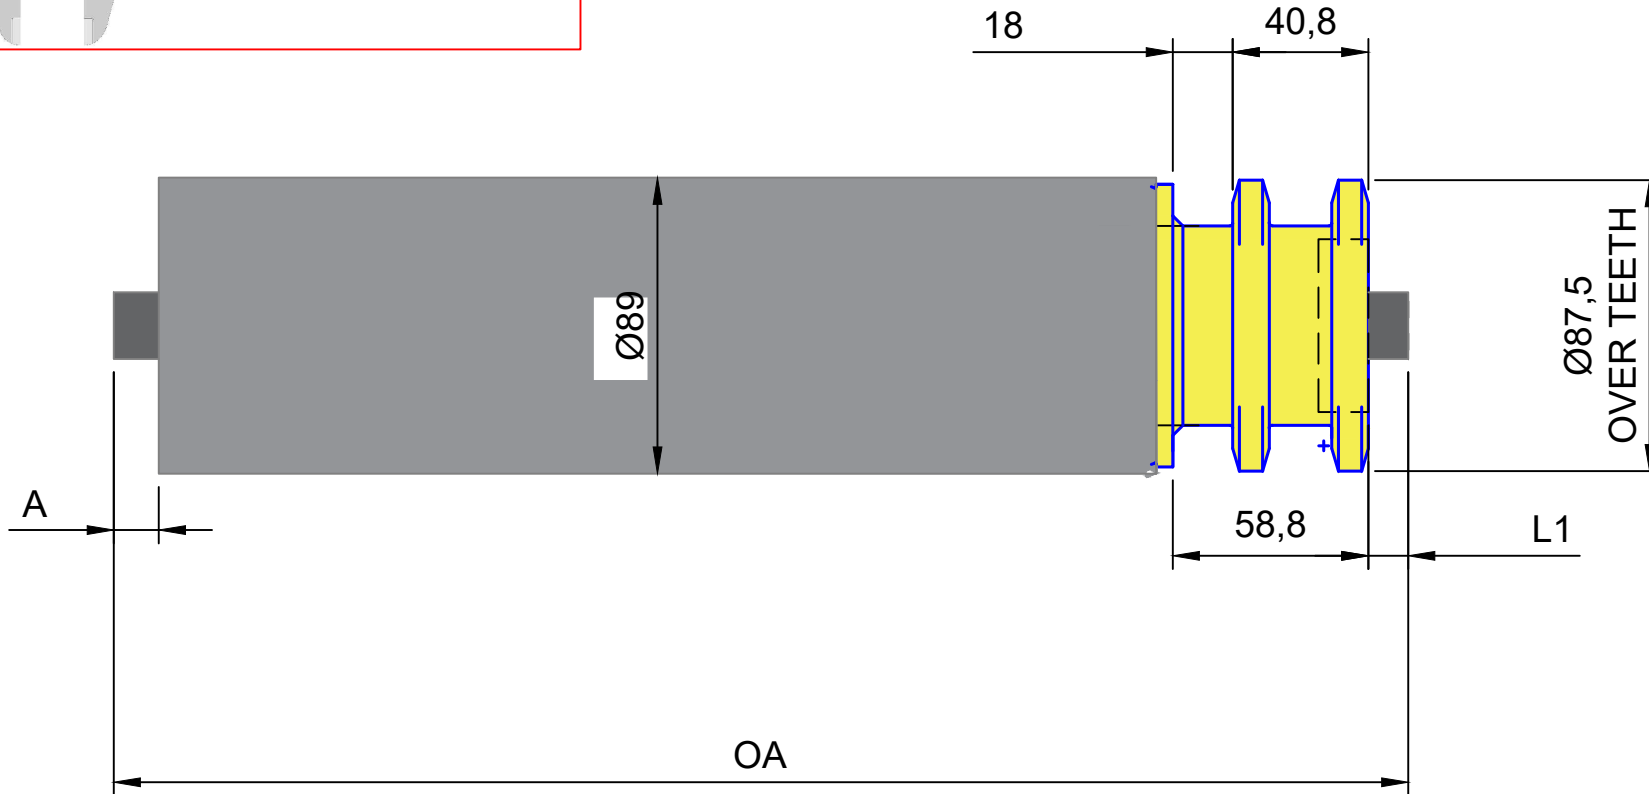

DRG No. CDR89DIM13T34PAX8 M2M

COPYRIGHT RESERVED

MADE TO MEASURE ROLLER

A	OA	L1	AX8

FINISH	AS ORDER
MATERIAL	STEEL
HEAT TREATMENT	----
LUBRICATION	---