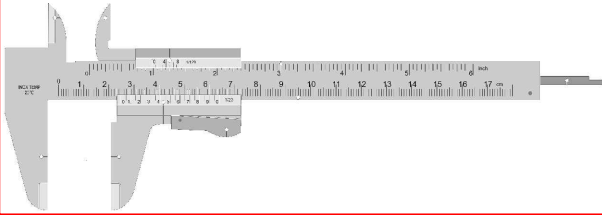

DRG No. CDR89DIM13T34PAX8 M2M

COPYRIGHT RESERVED

MADE TO MEASURE ROLLER

A	OA	L1	AX8

FINISH	AS ORDER
MATERIAL	STEEL
HEAT TREATMENT	----
LUBRICATION	---