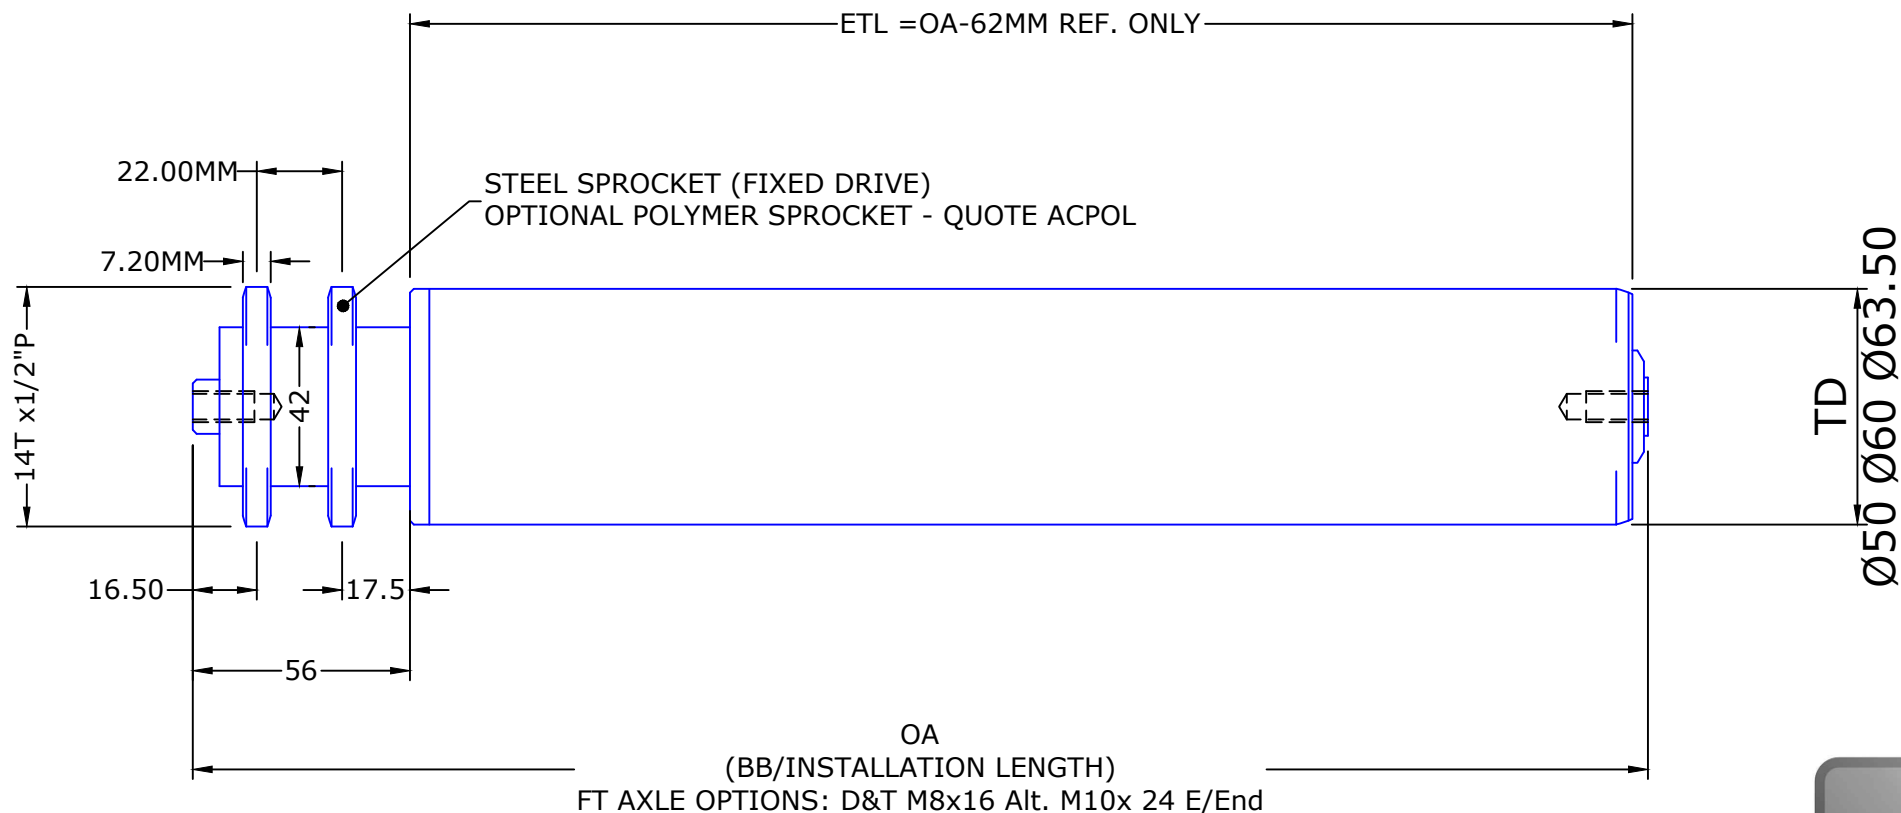

ORDER CODE:- 14T-CDR -DSIM-AX8 - BB

ENTER TUBE Ø

THREAD SIZE

ENTER OA/BB

FINISH	BZP
MATERIAL	BZP STEEL
HEAT TREATMENT	AS PER BRGS SUPPLIED
LUBRICATION	AS PER BRG SUPPLIED

FIXED DRIVE ROLL

SPROCKET DRIVEN